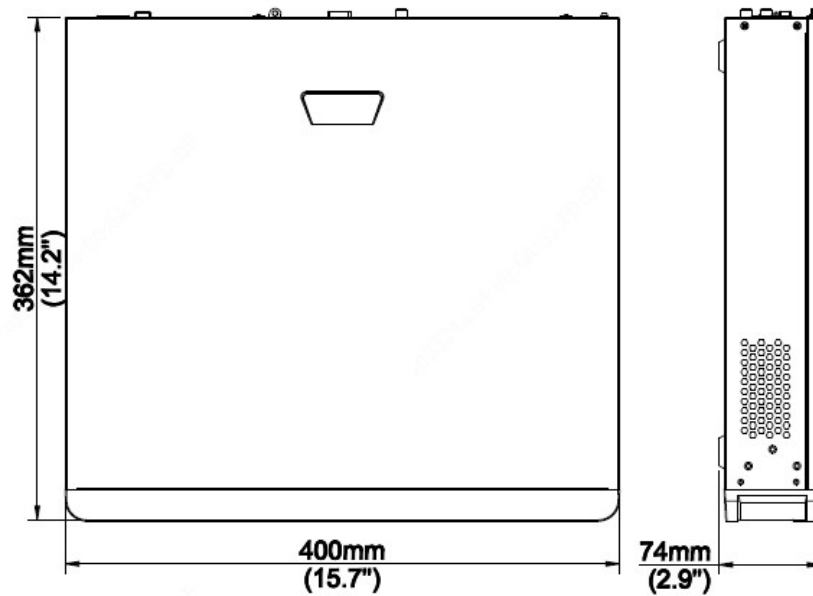

Specifications

	RUP32NVR1X
Video and Audio	
IP Video Input	32-ch
Two-way audio Input	1-ch, RCA
Network	
Incoming bandwidth	160Mbps
Outgoing bandwidth	64Mbps
Remote connection	128
Protocols	P2P, UPnP, NTP, DHCP, PPPoE
Video/Audio Output	
HDMI/VGA Output	HDMI: 4K (3840x2160@30), 1920X1080@60, 1920X1080@50, 1600X1200@60, 1280X1024@60, 1280X720@60, 1024X768@60 VGA: 1920X1080@60, 1920X1080@50, 1280X1024@60, 1280X720@60, 1024X768@60
Recording Resolution	8MP/6MP/5MP/4MP/3MP/1080p/960p/720p/D1/2CIF/CIF
Audio Output	1-ch, RCA
Synchronous Playback	32-ch
Corridor Mode Screen	3/4/5/7/9/10/12/16/32
Decoding	
Compression	Ultra265/H.265/H.264
Live view/Playback	8MP/6MP/5MP/4MP/3MP/1080p/960p/720p/D1/2CIF/CIF
Capability	2 x 4K@30, 4x 4MP@30, 5 x 3MP@30, 8 x 1080P@30, 16 x 720P@30, 32 x D1@30
Hard Disk	
SATA	4 SATA interfaces
Capacity	up to 10TB for each disk
Smart	
VCA Detection	Face detection, Intrusion detection, Cross line detection, Audio detection, Defocus detection, Scene change detection, Auto tracking, Object Left Behind, Object Removed
VCA Search	Face search, Behavior search
Statistical Analysis	People counting
External Interface	
Network Interface	1 RJ-45 10M/100M/1000M self-adaptive Ethernet Interface
USB Interface	Front panel: 1 x USB2.0, Rear panel: 1 x USB3.0
Serial Interface	1 x RS485
Alarm In	16-ch
Alarm Out	4-ch
PoE	
Interface	16 independent 100 Mbps PoE network interfaces
Max Power	Max 30W for single port Max 240W in total
Supported Standard	IEEE 802.3af/at
General	

Power Supply	100 ~ 240 VAC
Consumption (without HDD and PoE)	≤ 15 W
Working Environment	+14°F ~ +131°F (-10°C ~ + 55°C), Humidity ≤ 90% RH (non-condensing)
Dimensions	3.4" × 17.4" × 16.7" (86 × 442 × 425mm)
Weight (without HDD)	≤ 11.02 lb (5 Kg)

Dimensions

Rear Panel