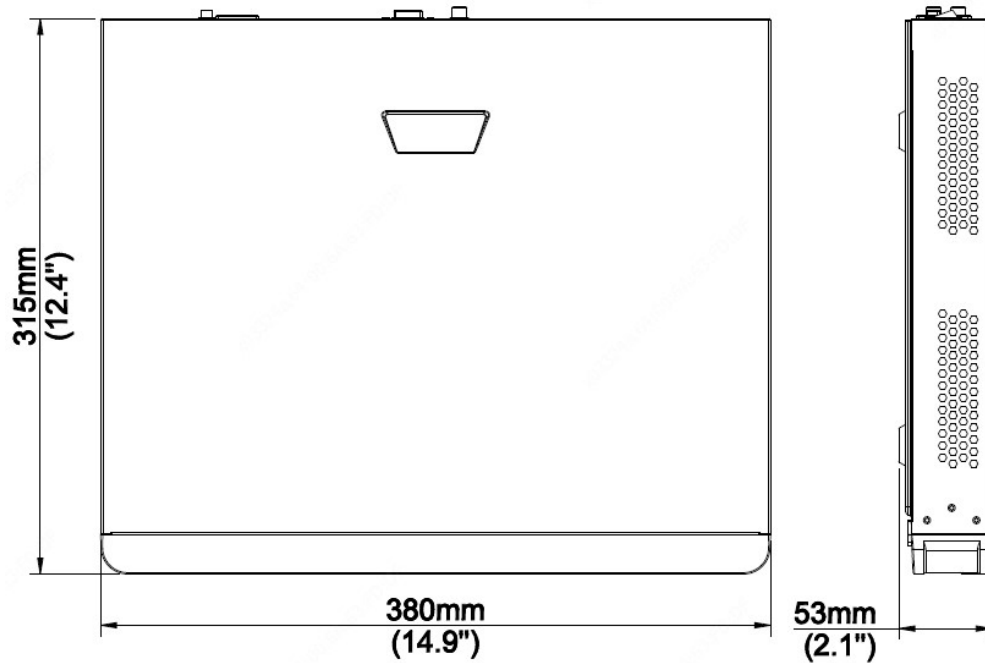

## Specifications

	RU16NVR2BX
<b>Video and Audio</b>	
IP Video Input	16-ch
Two-way audio Input	1-ch, RCA
<b>Network</b>	
Incoming bandwidth	160Mbps
Outgoing bandwidth	64Mbps
Remote connection	128
Protocols	P2P, UPnP, NTP, DHCP, PPPoE
<b>Video/Audio Output</b>	
HDMI/VGA Output	HDMI: 4K (3840x2160@30), 1920X1080@60, 1920X1080@50, 1600X1200@60, 1280X1024@60, 1280X720@60, 1024X768@60 VGA: 1920X1080@60, 1920X1080@50, 1280X1024@60, 1280X720@60, 1024X768@60
Recording Resolution	8MP/6MP/5MP/4MP/3MP/1080p/960p/720p/D1/2CIF/CIF
Audio Output	1-ch, RCA
Synchronous Playback	16-ch
Corridor Mode Screen	3/4/5/7/9/10/12/16
<b>Decoding</b>	
Compression	Ultra265/H.265/H.264
Live view/Playback	8MP/6MP/5MP/4MP/3MP/1080p/960p/720p/D1/2CIF/CIF
Capability	2 x 4K@30, 4x 4MP@30, 5 x 3MP@30, 8 x 1080P@30, 16 x 720P@30
<b>Hard Disk</b>	
SATA	2 SATA interfaces
Capacity	up to 10TB for each disk
<b>Smart</b>	
VCA Detection	Face detection, Intrusion detection, Cross line detection, Audio detection, Defocus detection, Scene change detection, Auto tracking, Object Left Behind, Object Removed
VCA Search	Face search, Behavior search
Statistical Analysis	People counting
<b>External Interface</b>	
Network Interface	1 RJ-45 10M/100M self-adaptive Ethernet Interface
USB Interface	Front panel: 1 x USB2.0, Rear panel: 1 x USB3.0
Alarm in	4-CH
Alarm out	1-ch
<b>PoE</b>	
Interface	16 RJ-45 10M/100M self-adaptive Ethernet Interface
Max Power	Max 30W for single port Max 240W in total (15W for each)
Supported Standard	IEEE 802.3at
<b>General</b>	
Power Supply	100 ~ 240 VAC

Consumption ( without HDD and PoE )	≤ 10 W
Working Environment	+14°F ~ +131°F (-10°C~+ 55°C) , Humidity ≤ 90% RH (non-condensing)
Dimensions	14.9" × 12.4" × 2.1" (380mm x 315mm x 53mm)
Weight ( without HDD )	≤ 5.73 lb (2.6 Kg)

## Dimensions